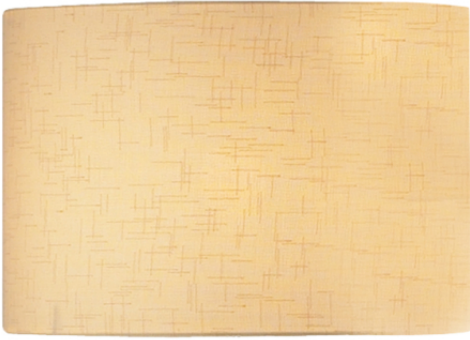

## Avenue Cream Linen Drum Shade 40cm

RRP

**£86.40** (inc VAT)

### TECHNICAL DATA

<b>Measurements</b>	H28 x Ø40cm	<b>Suitable</b>	Indoor
<b>Shade Measurements</b>	H28 x Ø39cm		
<b>Finish</b>	Cream		
<b>Material</b>	Fabric		
<b>Nett Weight (kg)</b>	0.45 kg		
<b>Shade Included</b>	Shade Inc		
<b>Shade Material</b>	Cream Linen		
<b>Primary Light: Lamp</b>	1 x 100w max B22 GLS		