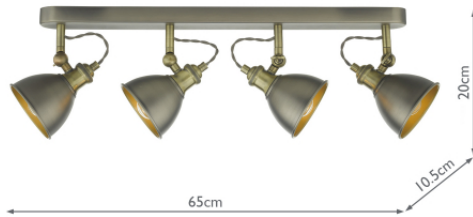

# Governor 4 Light Bar Spotlight Antique Chrome Antique Brass

RRP

**£138.00** (inc VAT)

## TECHNICAL DATA

<b>Measurements</b>	D10.5 x H20 x W65cm
<b>Shade Measurements</b>	H7 x Ø10.5cm
<b>Fixing Plate Dimensions</b>	D5.5 x H2.5 x W58cm
<b>Finish</b>	Antique Chrome,Antique Brass
<b>Material</b>	Metal
<b>Nett Weight (kg)</b>	1.5 kg
<b>Primary Light:</b>	
<b>Lamp</b>	4 x 40w max SES GB
<b>Recommended Lamp</b>	BUL-E14-LED-15