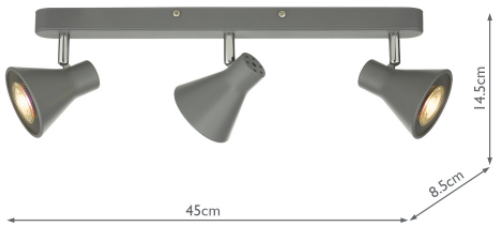

## Diza 3 Light Bar Spotlight Matt Grey

RRP

**£57.60** (inc VAT)

### TECHNICAL DATA

<b>Measurements</b>	D8.5 x H14.5 x W45cm
<b>Fixing Plate Dimensions</b>	D4 x H2.5 x W45cm
<b>Finish</b>	Matt Grey, Polished Chrome
<b>Material</b>	Metal
<b>Nett Weight (kg)</b>	0.5 kg
<b>Primary Light:</b>	
<b>Lamp</b>	3 x 10w max GU10 Reflector
<b>Recommended Lamp</b>	BUL-GU10-LED-8