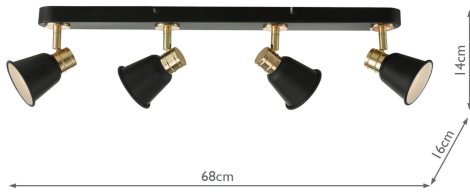

FRY8454

Fry 4 Light Bar Spotlight Black & Rose Gold

RRP

£156.00 (inc VAT)

TECHNICAL DATA

Measurements	D16 x H14 x W68cm
Fixing Plate Dimensions	D6 x H2.5 x W58cm
Finish	Matt Black, Polished Gold
Material	Metal
Nett Weight (kg)	1 kg
Primary Light:	
Lamp	4 x 50w max GU10 Reflector
Recommended Lamp	BUL-GU10-LED-8