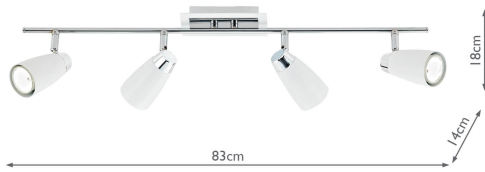

LOF842

Loft 4 Light Bar Spotlight Matt White Polished Chrome

RRP

£156.00 (inc VAT)

TECHNICAL DATA

Measurements	D14 x H18 x W83cm
Fixing Plate Dimensions	D5.5 x H2.5 x W12cm
Finish	Matt White, Polished Chrome
Material	Metal
Nett Weight (kg)	1 kg
Primary Light:	
Lamp	4 x 9w max GU10 Reflector

IP Rating

IP20

Suitable

Indoor

Electrical Class

Class II, Double Insulated