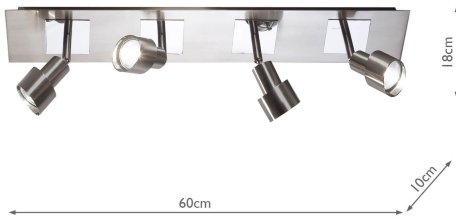

FUT8446

Futura 4 Light Bar Spotlight Satin Chrome

RRP

£174.00 (inc VAT)

TECHNICAL DATA

Measurements	D10 x H18 x W60cm
Fixing Plate Dimensions	D7 x H3 x W57cm
Finish	Polished Chrome, Satin Chrome
Material	Metal
Nett Weight (kg)	3 kg
Primary Light:	
Lamp	4 x 50w max GU10 Reflector
Recommended Lamp	BUL-GU10-LED-8