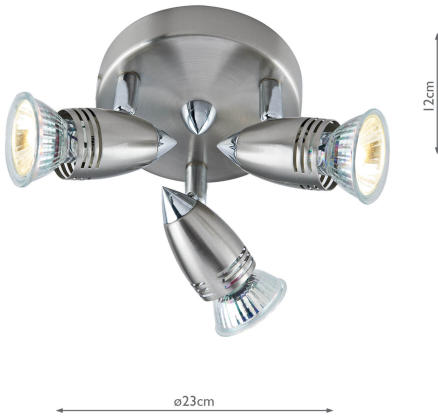

GEM7646

Gemini 3 Light Plate Spotlight Satin Chrome (Multipack)

RRP

£244.80 (inc VAT)

TECHNICAL DATA

Measurements	H12 x Ø23cm
Fixing Plate Dimensions	H2.5 x Ø12cm
Finish	Satin Chrome
Material	Metal
Nett Weight (kg)	0.5 kg
Primary Light:	
Lamp	3 x 50w max GU10 Reflector
Recommended Lamp	BUL-GU10-LED-8