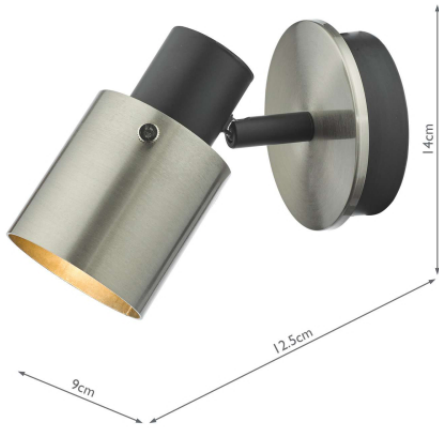

## Ryan Single Wall Spotlight Brushed Nickel Matt Black

RRP

**£42.00** (inc VAT)

### TECHNICAL DATA

<b>Measurements</b>	D12.5 x H14 x W9cm
<b>Fixing Plate Dimensions</b>	H2.5 x Ø9cm
<b>Finish</b>	Brushed Nickel, Matt Black
<b>Material</b>	Metal
<b>Nett Weight (kg)</b>	0.39 kg
<b>Primary Light: Lamp</b>	1 x 11w max GU10 Reflector
<b>Recommended Lamp</b>	BUL-GU10-LED-4