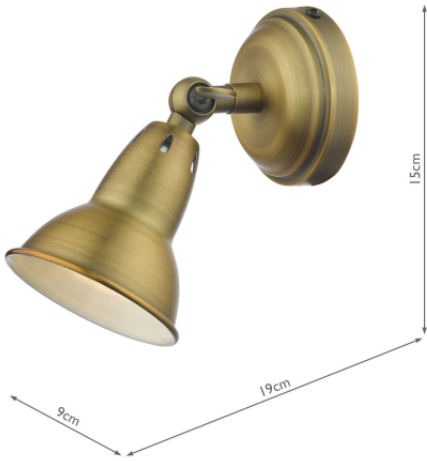

## Nathaniel Single Wall Spotlight Aged Brass

RRP

**£42.00** (inc VAT)

### TECHNICAL DATA

Measurements	D19 x H15 x W9cm
Fixing Plate Dimensions	H3.5 x Ø9cm
Finish	Aged Brass
Material	Metal
Nett Weight (kg)	0.28 kg

#### Primary Light:

Lamp 1 x 11w max GU10 Reflector

Recommended Lamp BUL-GU10-LED-4

IP Rating

IP20

Suitable

Indoor

Electrical Class