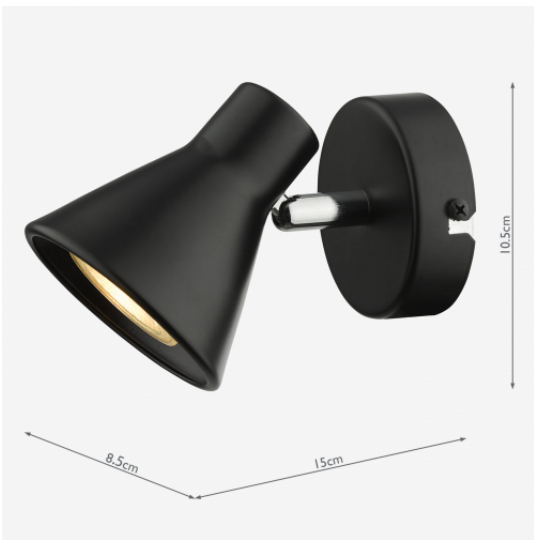

## Diza Single Wall Spotlight Matt Black Polished Chrome

RRP

£18.00 (inc VAT)

### TECHNICAL DATA

Measurements	D15 x H10.5 x W8.5cm
Fixing Plate Dimensions	H2.5 x Ø8cm
Finish	Matt Black, Polished Chrome
Material	Metal
Nett Weight (kg)	0.23 kg
Primary Light: Lamp	1 x 10w max GU10 Reflector
Recommended Lamp	BUL-GU10-LED-8