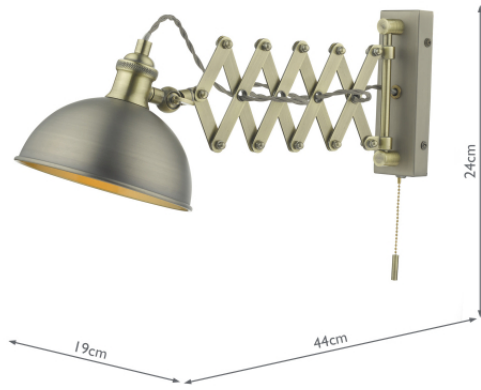

## Governor Extendable Single Wall Spotlight Antique Chrome & Brass

RRP

**£90.00** (inc VAT)

### TECHNICAL DATA

<b>Measurements</b>	D16 x H24 x W44cm
<b>Shade Measurements</b>	H7.5 x Ø16cm
<b>Fixing Plate Dimensions</b>	D2 x H16 x W5cm
<b>Finish</b>	Antique Chrome,Antique Brass
<b>Material</b>	Metal
<b>Cable Material</b>	Braided Grey
<b>Nett Weight (kg)</b>	1 kg
<b>Primary Light:</b>	
<b>Lamp</b>	1 x 40w max SES GB
<b>Recommended Lamp</b>	BUL-E14-LED-15