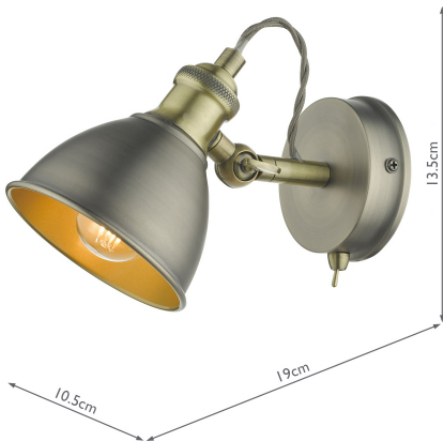

GOV0761

Governor Single Wall Spotlight Antique Chrome & Brass

RRP

£50.40 (inc VAT)

TECHNICAL DATA

Measurements	D19 x H13.5 x W10.5cm
Shade Measurements	H7.5 x Ø10cm
Fixing Plate Dimensions	H2.5 x Ø9cm
Finish	Antique Chrome, Antique Brass
Material	Metal
Nett Weight (kg)	0.34 kg
Primary Light:	
Lamp	1 x 40w max SES GB
Recommended Lamp	BUL-E14-LED-15

IP Rating

IP20

Suitable

Indoor

Electrical Class

Class II, Double Insulated