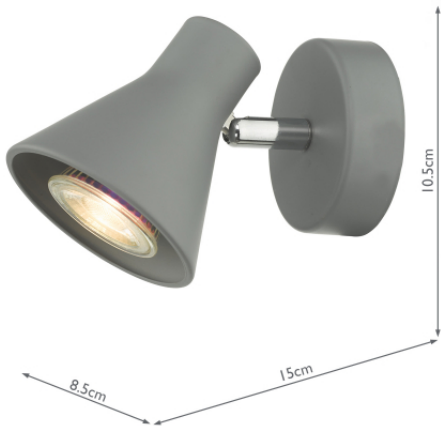

DIZ0739

Diza Single Wall Spotlight Matt Grey

RRP

£18.00 (inc VAT)

TECHNICAL DATA

Measurements	D15 x H10.5 x W8.5cm
Fixing Plate Dimensions	Ø8cm
Finish	Matt Grey, Polished Chrome
Material	Metal
Nett Weight (kg)	0.23 kg
Primary Light:	
Lamp	1 x 10w max GU10 Reflector
Recommended Lamp	BUL-GU10-LED-8