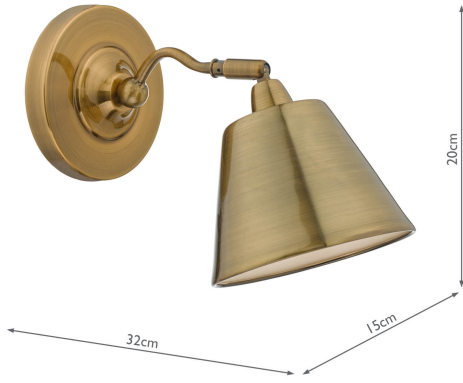

KEM0775

Kempton Single Wall Spotlight Antique Brass

RRP

£78.00 (inc VAT)

TECHNICAL DATA

Measurements	D32 x H20 x W15cm
Base Measurements	H2 x Ø15cm
Shade Measurements	H10.5 x Ø15cm
Fixing Plate Dimensions	H2 x Ø15cm
Finish	Antique Brass
Material	Metal
Nett Weight (kg)	0.5 kg
Primary Light:	
Lamp	1 x 40w max SES GB
Recommended Lamp	BUL-E14-LED-15

IP Rating	IP20
Suitable	Indoor
Electrical Class	Class II, Double Insulated