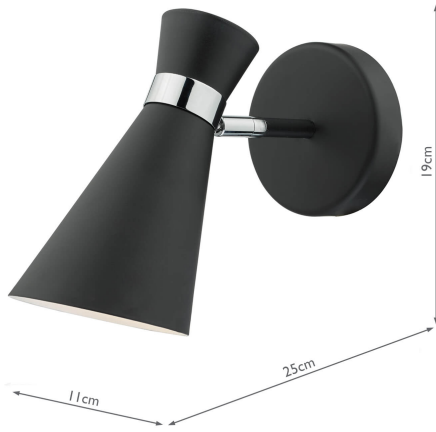

ASH0722

Ashworth Single Wall Spotlight Matt Black Polished Chrome

RRP

£67.20 (inc VAT)

TECHNICAL DATA

Measurements	D25 x H19 x W11cm
Shade Measurements	H20 x Ø10.6cm
Fixing Plate Dimensions	H2.5 x Ø11cm
Finish	Matt Black, Polished Chrome
Material	Metal
Nett Weight (kg)	0.40 kg
Primary Light:	
Lamp	1 x 40w max SES GB
Recommended Lamp	BUL-E14-LED-15