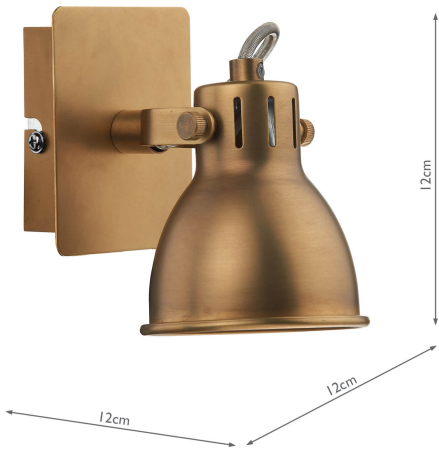

## Idaho Single Wall Spotlight Natural Brass

RRP

**£45.00** (inc VAT)

### TECHNICAL DATA

<b>Measurements</b>	D12 x H12 x W12cm
<b>Shade Measurements</b>	H9 x Ø8cm
<b>Fixing Plate Dimensions</b>	D2.5 x H9 x W7cm
<b>Finish</b>	Natural Solid Brass
<b>Material</b>	Metal
<b>Nett Weight (kg)</b>	0.29 kg
<b>Primary Light:</b>	
<b>Lamp</b>	1 x 35w max GU10 Reflector
<b>Recommended Lamp</b>	BUL-GU10-LED-8