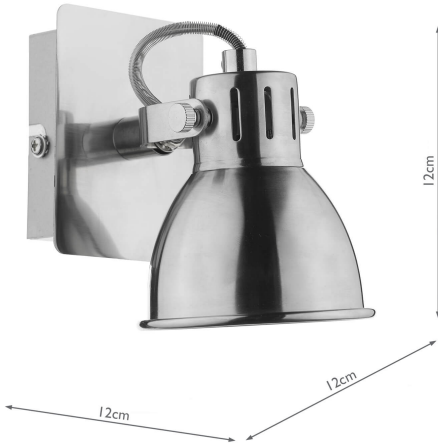

IDA0746

Idaho Single Wall Spotlight Natural Chrome

RRP

£45.00 (inc VAT)

TECHNICAL DATA

Measurements	D12 x H12 x W12cm
Fixing Plate Dimensions	D2.5 x H7.5 x W5.5cm
Finish	Chrome
Material	Metal
Nett Weight (kg)	0.27 kg

Primary Light:

Lamp 1 x 35w max GU10 Reflector

Recommended Lamp BUL-GU10-LED-8

IP Rating

IP20

Suitable

Indoor

Electrical Class