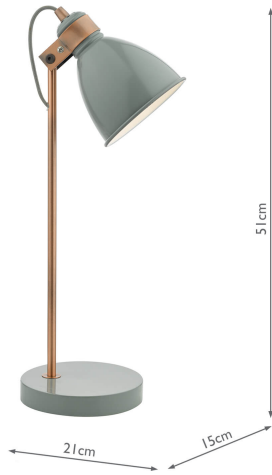

FRE4239

Frederick Task Lamp Grey & Copper

RRP

£84.00 (inc VAT)

TECHNICAL DATA

Measurements	D21 x H51 x W15cm
Base Measurements	H2.5 x Ø15cm
Finish	Grey,Satin Copper
Material	Metal
Cable Material	Braided Grey
Nett Weight (kg)	1.5 kg
Primary Light:	
Lamp	1 x 40w max ES GLS
Recommended Lamp	BUL-E27-LED-17