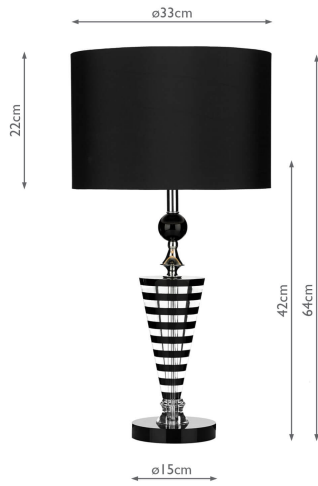

HUD4222

Hudson Table Lamp Black/Clear Crystal With Shade

RRP

£204.00 (inc VAT)

TECHNICAL DATA

Measurements	H64 x Ø33cm
Base Measurements	H42 x Ø15cm
Shade Measurements	H22 x Ø33cm
Finish	Black Crystal, Polished Chrome
Material	Crystal, Metal
Cable Material	Black
Nett Weight (kg)	4 kg
Shade Included	Shade Inc
Shade Material	Black Faux Silk
Primary Light:	
Lamp	1 x 60w max ES GLS
Recommended Lamp	BUL-E27-LED-17