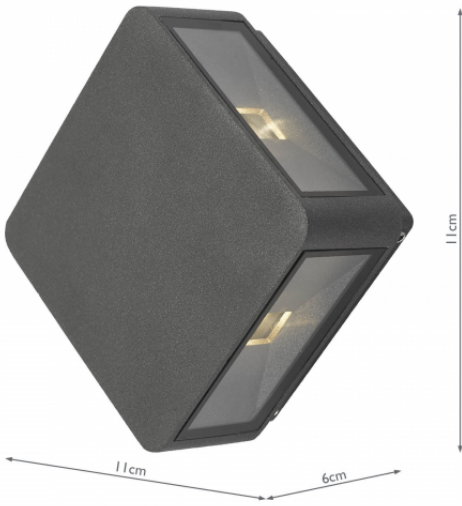

# Weiss Outdoor 4 Light Wall Light Square Matt Grey Glass IP65 LED

RRP

**£94.80** (inc VAT)

## TECHNICAL DATA

<b>Measurements</b>	D6 x H11 x W11cm
<b>Finish</b>	Matt Grey, Glass
<b>Material</b>	Glass, Metal
<b>Nett Weight (kg)</b>	0.5 kg
<b>Primary Light: Lamp</b>	4 x 2w LED
<b>Lumens</b>	251
<b>Efficiency</b>	32lm/w
<b>Colour Rendering</b>	80 Ra