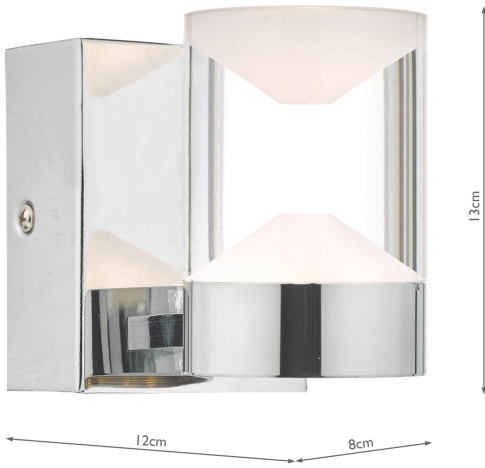

SUS0750

Susa Bathroom Wall Light Polished Chrome Acrylic IP44 LED

RRP

£74.40 (inc VAT)

TECHNICAL DATA

| | |
|-------------------------|------------------------|
| Measurements | D12 x H13 x W8cm |
| Fixing Plate Dimensions | D3 x H13 x W8cm |
| Finish | Polished Chrome, Clear |
| Material | Metal, Plastic |
| Nett Weight (kg) | 1 kg |

Primary Light:

Lamp 1 x 6w LED

| | |
|------------------|--------|
| Lumens | 460 |
| Efficiency | 77lm/w |
| Colour Rendering | 80 Ra |

IP Rating

IP44

Suitable

Bathroom Zones 1 & 2

Electrical Class