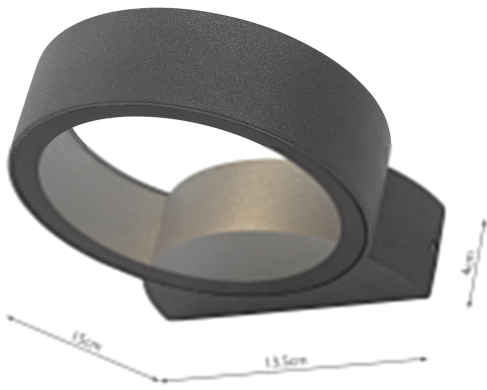

REO3239

Reon Outdoor Wall Light Matt Grey Glass IP65 LED

RRP

£72.00 (inc VAT)

TECHNICAL DATA

| | |
|------------------------|--------------------|
| Measurements | D15 x H4 x W13.5cm |
| Finish | Matt Grey, Glass |
| Material | Glass, Metal |
| Nett Weight (kg) | 0.5 kg |
| Primary Light: Lamp | 1 x 5w LED |
| Lumens | 245 |
| Efficiency | 49lm/w |
| Colour Rendering | 83 Ra |

  LED
IP Rating
Suitable

IP65
Outdoor, Bathroom Zones
1 & 2