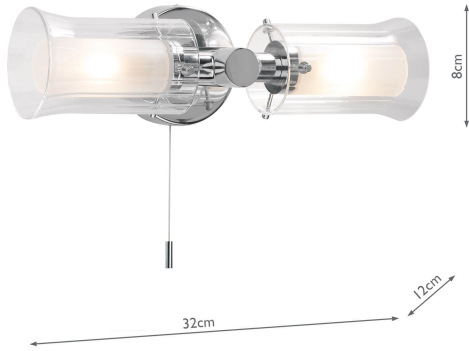

ELB0950

Elba Bathroom 2 Light Wall Light Polished Chrome Glass IP44

RRP

£74.40 (inc VAT)

TECHNICAL DATA

Measurements	D12 x H8 x W32cm
Finish	Polished Chrome, Glass
Material	Glass, Metal
Nett Weight (kg)	0.5 kg
Primary Light:	
Lamp	2 x 25w max G9
Recommended Lamp	BUL-G9-LED-3

IP Rating
Suitable

IP44
Bathroom Zones 1 & 2