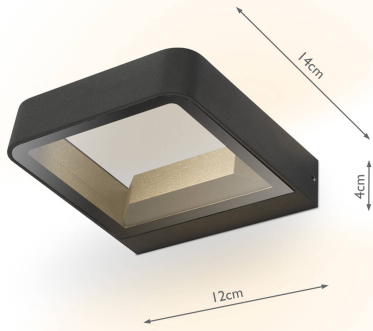

MAL3239

Malone Square Outdoor Wall Light Matt Grey Glass IP65 LED

RRP

£68.40 (inc VAT)

TECHNICAL DATA

Measurements	D14 x H4 x W12cm
Finish	Matt Grey, Glass
Material	Glass, Metal
Nett Weight (kg)	0.5 kg
Primary Light: Lamp	1 x 5w LED
Lumens	312
Efficiency	63lm/w
Colour Rendering	79 Ra