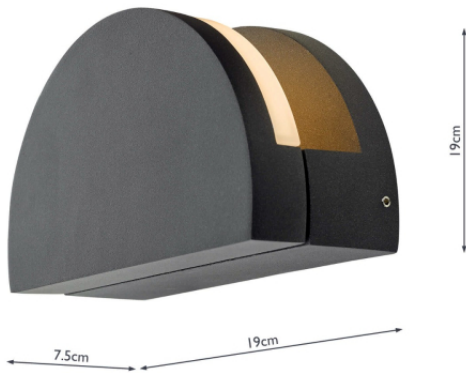

ADY2139

Adyson Half-Moon Adjustable Outdoor Wall Light Matt Grey IP65 LED

RRP

£90.00 (inc VAT)

TECHNICAL DATA

Measurements	D7.5 x H min11 - max19 x W19cm
Fixing Plate Dimensions	D11 x H18 x W8cm
Finish	Matt Grey, White Frosted Plastic
Material	Metal, Plastic
Nett Weight (kg)	1 kg
Primary Light: Lamp	1 x 9w LED
Lumens	532
Efficiency	60lm/w
Colour Rendering	82 Ra