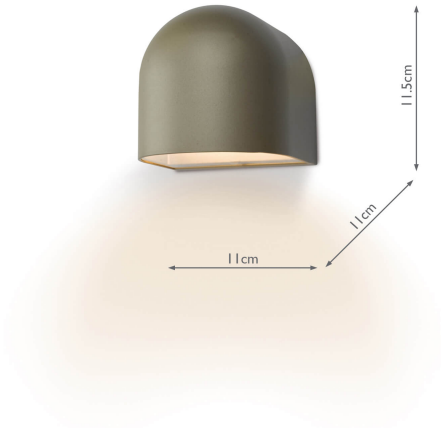

EGH1532

Egham Outdoor Wall Light Silver LED IP44

RRP

£60.00 (inc VAT)

TECHNICAL DATA

Measurements	D11 x H11.5 x W11cm
Shade Measurements	D10 x W10.5cm
Finish	Matt Silver
Material	Metal
Nett Weight (kg)	0.5 kg
Primary Light:	
Lamp	1 x 10w max GU10 Reflector
Recommended Lamp	BUL-GU10-LED-4

IP Rating
Suitable

IP44

Outdoor, Bathroom Zones
1 & 2