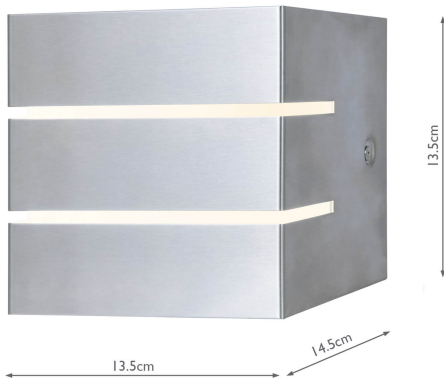

CAC2139

Cacheta Outdoor Wall Light Stainless Steel & Opal LED IP44

RRP
£162.00 (inc VAT)

TECHNICAL DATA

Measurements	D14.5 x H13.5 x W13.5cm
Fixing Plate Dimensions	D7.5 x H13 x W13cm
Finish	Polished Stainless Steel, Opal Glass
Material	Glass, Metal
Nett Weight (kg)	1.5 kg
Primary Light: Lamp	1 x 9w LED
Lumens	220
Efficiency	25lm/w
Colour Rendering	83 Ra