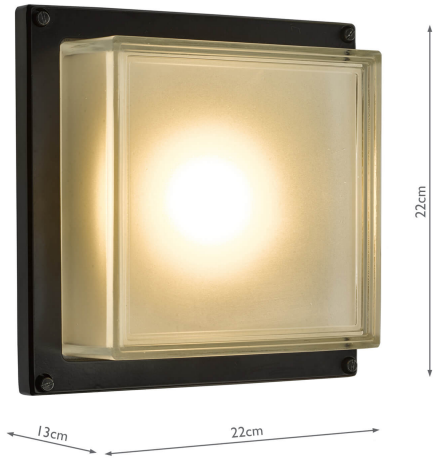

AQU2122

Aquilina Outdoor Wall Light Matt Black LED IP44

RRP

£186.00 (inc VAT)

TECHNICAL DATA

Measurements	D13 x H22 x W22cm
Fixing Plate Dimensions	D5.5 x H22 x W22cm
Finish	Matt Black, White Frosted Glass
Material	Glass, Metal
Nett Weight (kg)	2.5 kg
Primary Light: Lamp	1 x 9w LED
Lumens	550
Efficiency	62lm/w
Colour Rendering	83 Ra