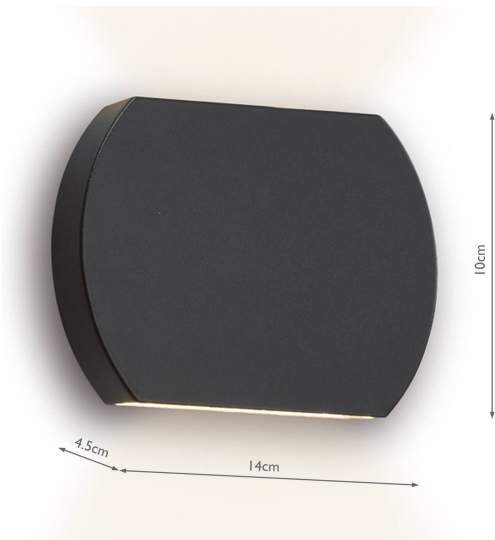

VUL2137

Vulcan Outdoor Wall Light Dark Grey IP44 LED

RRP

£71.40 (inc VAT)

TECHNICAL DATA

Measurements	D4.5 x H10 x W14cm
Finish	Matt Grey
Material	Metal
Nett Weight (kg)	0.43 kg
Primary Light: Lamp	2 x 4w LED
Lumens	337
Efficiency	49lm/w
Colour Rendering	82 Ra

  **LED**
IP Rating
Suitable

IP44
Outdoor, Bathroom Zones
1 & 2