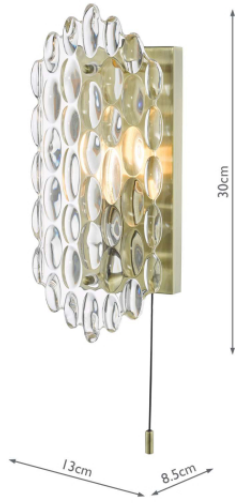

POR0775

Porthos Wall Light Antique Brass Glass

RRP

£72.00 (inc VAT)

TECHNICAL DATA

Measurements	D8.5 x H30 x W13cm
Fixing Plate Dimensions	D2.5 x H24 x W10cm
Finish	Antique Brass, Glass
Material	Glass, Metal
Nett Weight (kg)	1 kg
Primary Light:	
Lamp	1 x 40w max SES CNDL
Recommended Lamp	BUL-E14-LED-13