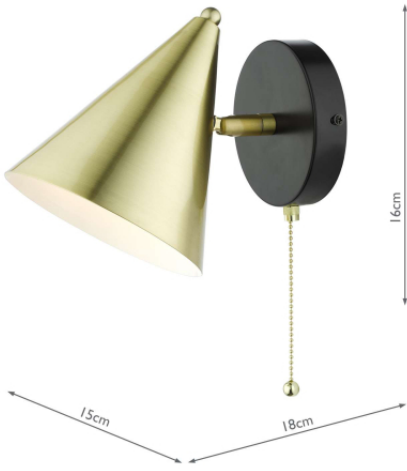

BRA0741

## Branco Wall Light Matt Black And Brass

RRP

**£49.20** (inc VAT)

### TECHNICAL DATA

<b>Measurements</b>	D20 x H19 x W15cm
<b>Shade Measurements</b>	H18 x Ø15cm
<b>Fixing Plate Dimensions</b>	H2.5 x Ø12cm
<b>Finish</b>	Brushed Brass, Matt Black
<b>Material</b>	Metal
<b>Nett Weight (kg)</b>	0.46 kg
<b>Primary Light:</b>	
<b>Lamp</b>	1 x 60w max ES GLS
<b>Recommended Lamp</b>	BUL-E27-LED-16