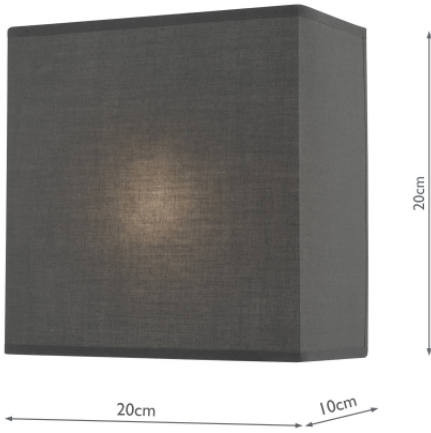

URM0739

Urmi Wall Light Grey Shade

RRP

£28.80 (inc VAT)

TECHNICAL DATA

Measurements	D10 x H20 x W20cm
Shade Measurements	D10.5 x H20 x W21cm
Fixing Plate Dimensions	H2.5 x Ø10cm
Finish	Grey
Material	Fabric
Nett Weight (kg)	0.36 kg
Shade Included	Shade Inc
Shade Material	Grey Faux Silk
Primary Light:	
Lamp	1 x 40w max ES GLS
Recommended Lamp	BUL-E27-LED-19