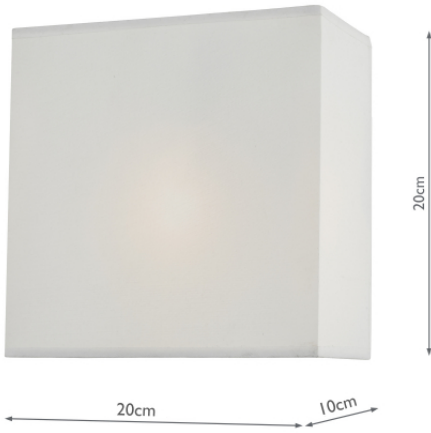

URM0715

Urmi Wall Light Ivory Shade

RRP

£28.80 (inc VAT)

TECHNICAL DATA

Measurements	D10 x H20 x W20cm
Shade Measurements	D10.5 x H20 x W21cm
Fixing Plate Dimensions	H2.5 x Ø10cm
Finish	White
Material	Fabric
Nett Weight (kg)	0.36 kg
Shade Included	Shade Inc
Shade Material	White Faux Silk
Primary Light:	
Lamp	1 x 40w max ES GLS
Recommended Lamp	BUL-E27-LED-19