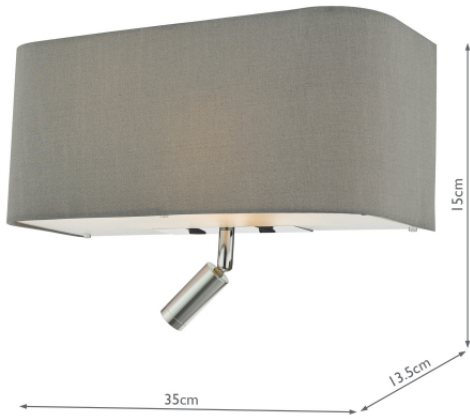

RON7139L

Ronda 3 Light Wall Light Grey With LED Reading Light

RRP

£1111.00 (inc VAT)

TECHNICAL DATA

Measurements	D15 x H15 x W35cm
Shade Measurements	D14 x H16 x W36cm
Fixing Plate Dimensions	D4 x H15 x W22cm
Finish	Grey, Polished Chrome
Material	Fabric, Metal
Nett Weight (kg)	1.5 kg

Primary Light:	
Lamp	2 x 10w max ES GLS
Recommended Lamp	BUL-E27-LED-17

IP Rating	IP20
Suitable	Indoor
Electrical Class	Class II, Double Insulated

Secondary Light:	
Lamp	1 x 2w LED
Lamp Included	Yes

Lumens	220
Efficiency	55lm/w
Colour Temperature	4000k Cool White
Colour Rendering	80 Ra