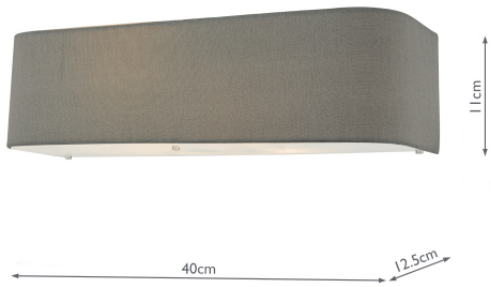

RON0939

Ronda 2 Light Wall Light Grey

RRP

£66.00 (inc VAT)

TECHNICAL DATA

Measurements	D12.5 x H11 x W40cm
Shade Measurements	D13 x H10.5 x W40cm
Fixing Plate Dimensions	D2.5 x H10 x W22cm
Finish	Grey
Material	Fabric
Nett Weight (kg)	1 kg
Primary Light:	
Lamp	2 x 10w max ES GLS
Recommended Lamp	BUL-E27-LED-17

IP Rating

IP20

Suitable

Indoor

Electrical Class

Class II, Double Insulated