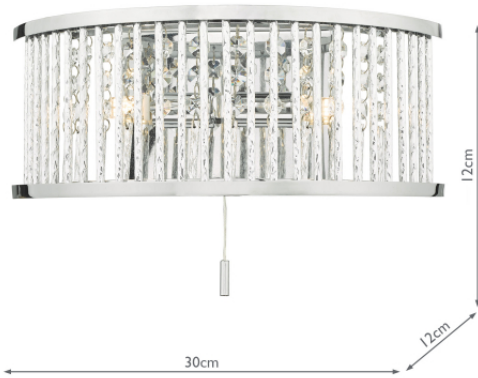

### TECHNICAL DATA

<b>Measurements</b>	D12 x H12 x W30cm
<b>Fixing Plate Dimensions</b>	D2.5 x H12 x W16cm
<b>Finish</b>	Polished Chrome, Clear
<b>Material</b>	Metal, Plastic
<b>Nett Weight (kg)</b>	1 kg