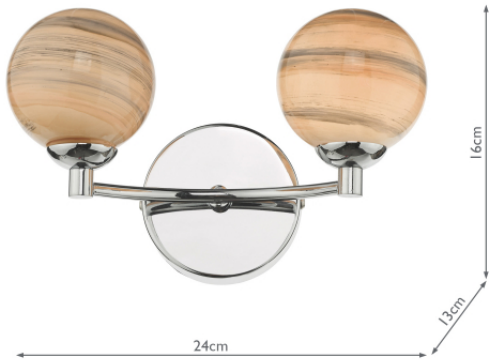

IZZ0950-07

Izzy 2 Light Wall Light Polished Chrome Planet Glass

RRP

£59.76 (inc VAT)

TECHNICAL DATA

Measurements	D13 x H16 x W24cm
Finish	Polished Chrome, Multi Coloured Glass
Material	Glass, Metal
Nett Weight (kg)	0.5 kg

Primary Light:	
Lamp	2 x 40w max G9
Recommended Lamp	BUL-G9-LED-3

IP Rating

IP20

Suitable

Indoor

Electrical Class

Class II, Double Insulated