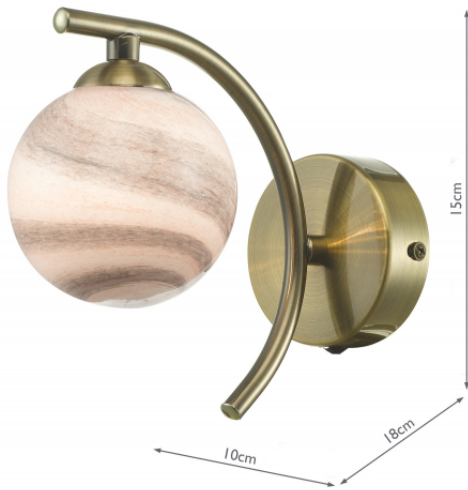

## Atiya Wall Light Antique Brass With Planet Style Glass

RRP

£40.08 (inc VAT)

### TECHNICAL DATA

Measurements	D18 x H15 x W10cm
Fixing Plate Dimensions	H2.5 x Ø8cm
Finish	Antique Brass, Glass
Material	Glass, Metal
Nett Weight (kg)	0.32 kg