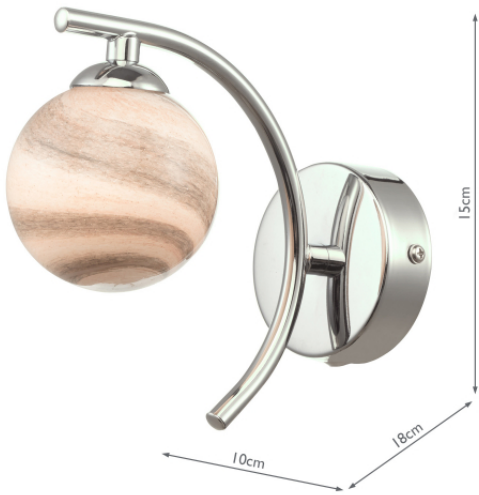

ATI0750-07

Atiya Wall Light Polished Chrome With Planet Style Glass

RRP

£40.08 (inc VAT)

TECHNICAL DATA

Measurements	D18 x H15 x W10cm
Finish	Polished Chrome, Glass
Material	Glass, Metal
Nett Weight (kg)	0.32 kg

Primary Light:	
Lamp	1 x 40w max G9
Recommended Lamp	BUL-G9-LED-3

IP Rating	IP20
Suitable	Indoor
Electrical Class	Class II, Double Insulated