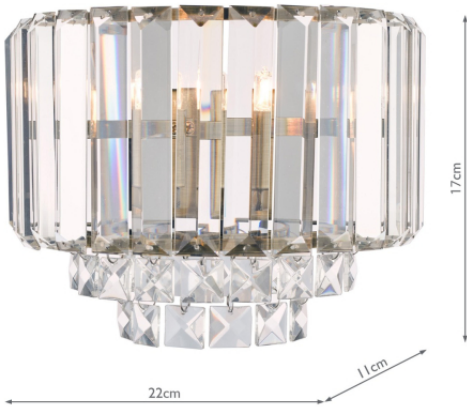

LA3727747-Q

Laura Ashley Vienna Wall Light Antique Brass Crystal

RRP

£95.00 (inc VAT)

TECHNICAL DATA

Measurements	D11 x H18 x W22cm
Fixing Plate Dimensions	D2.5 x H8 x W8cm
Finish	Crystal, Antique Brass
Material	Crystal, Metal
Nett Weight (kg)	1 kg

Primary Light:

Lamp 1 x 33w max G9

Recommended Lamp BUL-G9-LED-3

IP Rating

IP20

Suitable

Indoor

Electrical Class