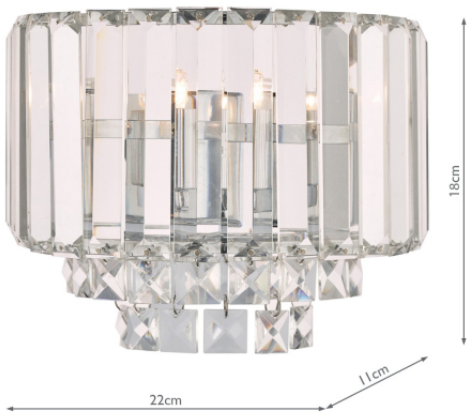

LA3727746-Q

Laura Ashley Vienna Wall Light Polished Chrome Crystal

RRP

£95.00 (inc VAT)

TECHNICAL DATA

Measurements	D11 x H18 x W22cm
Fixing Plate Dimensions	D2.5 x H7.5 x W8cm
Finish	Crystal, Polished Chrome
Material	Crystal, Metal
Nett Weight (kg)	1 kg

Primary Light:

Lamp 1 x 33w max G9

Recommended Lamp BUL-G9-LED-3

IP Rating

IP20

Suitable

Indoor

Electrical Class