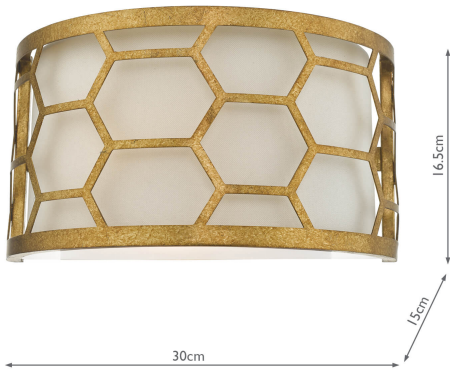

EPS0712

Epstein 1 Light Wall Light Gold & Ivory

RRP

£178.80 (inc VAT)

TECHNICAL DATA

Measurements	D15 x H17 x W30cm
Fixing Plate Dimensions	D2.5 x H12 x W20cm
Finish	Distressed Gold Leaf, White Frosted Glass
Material	Glass, Metal
Nett Weight (kg)	1.5 kg
Shade Included	Shade Inc
Shade Material	Ivory Linen
Primary Light:	
Lamp	1 x 60w max ES GLS
Recommended Lamp	BUL-E27-LED-17