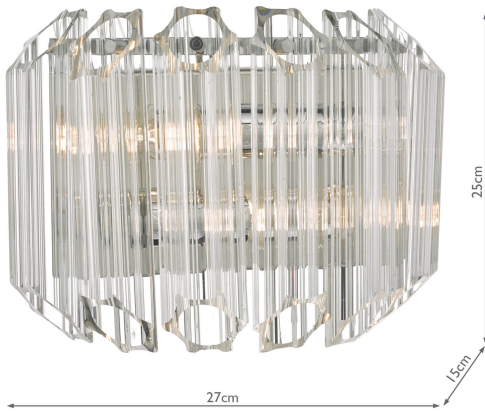

## Tuvalu 2 Light Wall Light Glass & Polished Chrome

RRP  
**£142.80** (inc VAT)

### TECHNICAL DATA

<b>Measurements</b>	D15 x H25 x W27cm
<b>Fixing Plate Dimensions</b>	D2 x H12 x W17cm
<b>Finish</b>	Glass, Polished Chrome
<b>Material</b>	Glass, Metal
<b>Nett Weight (kg)</b>	2.5 kg