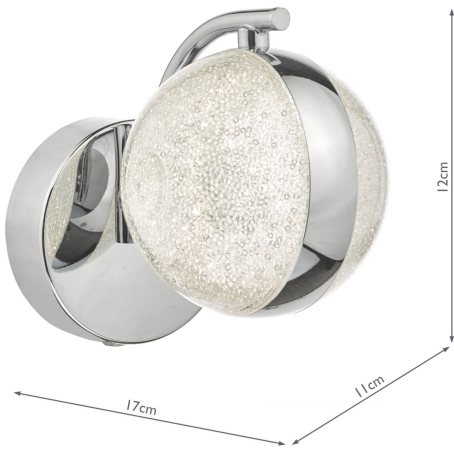

NYM0750

Nyma Wall Light Polished Chrome & Acrylic LED

RRP

£70.80 (inc VAT)

TECHNICAL DATA

Measurements	D17 x H12 x W11cm
Fixing Plate Dimensions	H3 x Ø10cm
Finish	Polished Chrome, Clear
Material	Metal, Plastic
Nett Weight (kg)	0.5 kg

Primary Light: Lamp	1 x 6w LED
------------------------	------------

Lumens	420
Efficiency	70lm/w
Colour Rendering	86 Ra

LED

IP Rating

IP20

Suitable

Indoor

Electrical Class