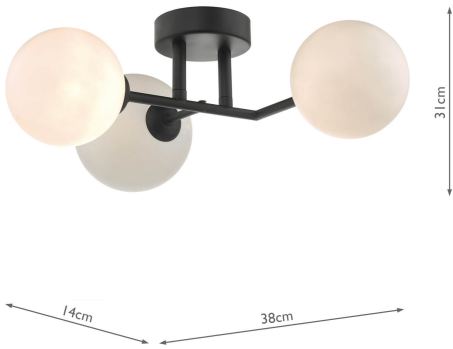

## Euan 3 Light Wall/Flush Light Black & Opal Glass

RRP

**£84.00** (inc VAT)

### TECHNICAL DATA

<b>Measurements</b>	D14 x H31 x W38cm
<b>Fixing Plate Dimensions</b>	H3 x Ø9cm
<b>Finish</b>	Matt Black, Opal Glass
<b>Material</b>	Glass, Metal
<b>Nett Weight (kg)</b>	0.5 kg

**IP Rating**