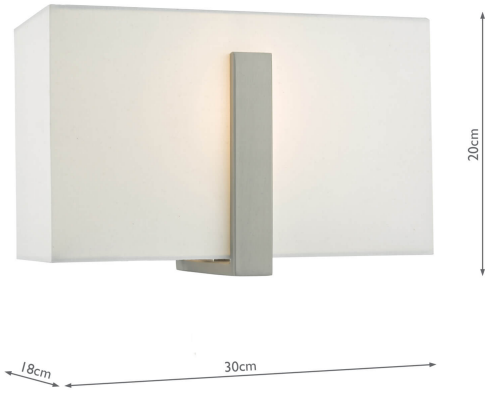

EDU0746

Eduardo Wall Light Antique Nickel With Shade

RRP

£86.40 (inc VAT)

TECHNICAL DATA

Measurements	D18 x H20 x W30cm
Shade Measurements	D13 x H18 x W30cm
Fixing Plate Dimensions	D2.5 x H12.5 x W12.5cm
Finish	Antique Nickel, Ivory
Material	Fabric, Metal
Nett Weight (kg)	1 kg
Shade Included	Shade Inc
Shade Material	Cotton
Primary Light:	
Lamp	1 x 60w max ES GLS
Recommended Lamp	BUL-E27-LED-17