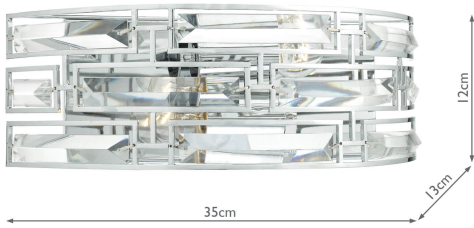

SEV0950

Seville 2 Light Wall Light Crystal Polished Chrome

RRP

£96.00 (inc VAT)

TECHNICAL DATA

Measurements	D13 x H12 x W35cm
Shade Measurements	Ø30cm
Fixing Plate Dimensions	D13 x H12 x W35cm
Finish	Polished Chrome, Crystal
Material	Crystal, Metal
Nett Weight (kg)	1.5 kg
Primary Light:	
Lamp	2 x 40w max ES GLS
Recommended Lamp	BUL-E27-LED-16

IP Rating

IP20

Suitable

Indoor

Electrical Class

Class II, Double Insulated