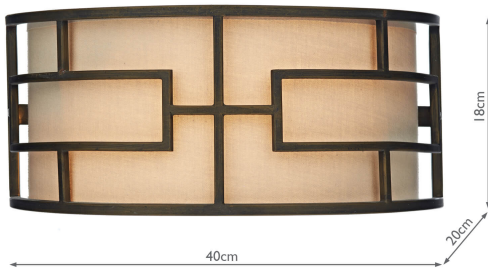

TUM0763

Tumola 2 Light Wall Light Bronze With Shade

RRP

£174.00 (inc VAT)

TECHNICAL DATA

Measurements	D20 x H18 x W40cm
Finish	Brushed Bronze, Taupe
Material	Fabric, Metal
Nett Weight (kg)	2.5 kg
Shade Included	Shade Inc
Shade Material	Taupe Linen
Primary Light:	
Lamp	2 x 40w max ES GLS
Recommended Lamp	BUL-E27-LED-17