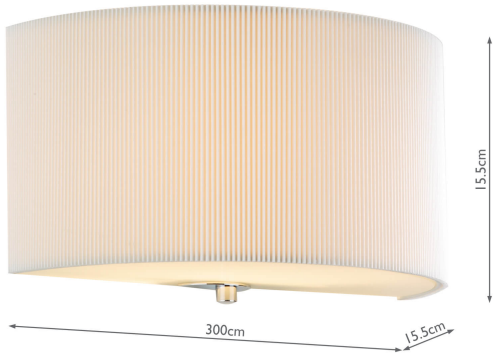

ZAR0133

Zaragoza Wall Light With Cream Shade

RRP

£82.80 (inc VAT)

TECHNICAL DATA

Measurements	D16 x H16 x W30cm
Fixing Plate Dimensions	D1.5 x H8.5 x W13cm
Finish	Cream, Frosted Glass
Material	Fabric, Glass
Nett Weight (kg)	1 kg
Shade Included	Shade Inc
Shade Material	Cream Cotton
Primary Light:	
Lamp	1 x 60w max ES GLS
Recommended Lamp	BUL-E27-LED-17