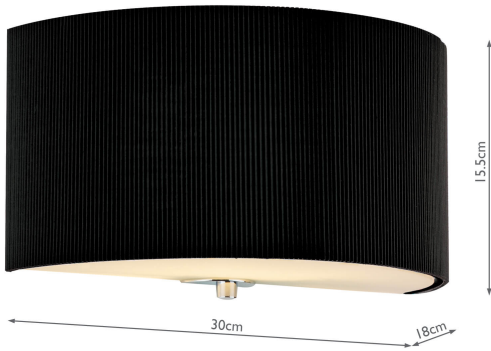

ZAR0122

Zaragoza Wall Light With Black Shade

RRP

£82.80 (inc VAT)

TECHNICAL DATA

| | |
|--------------------------------|----------------------|
| Measurements | D18 x H16 x W30cm |
| Shade Measurements | D18 x H16 x W30cm |
| Fixing Plate Dimensions | D1.5 x H8.5 x W13cm |
| Finish | Black, Frosted Glass |
| Material | Fabric, Glass |
| Nett Weight (kg) | 1 kg |
| Shade Included | Shade Inc |
| Shade Material | Black Cotton |
| Primary Light: | |
| Lamp | 1 x 60w max ES GLS |
| Recommended Lamp | BUL-E27-LED-17 |